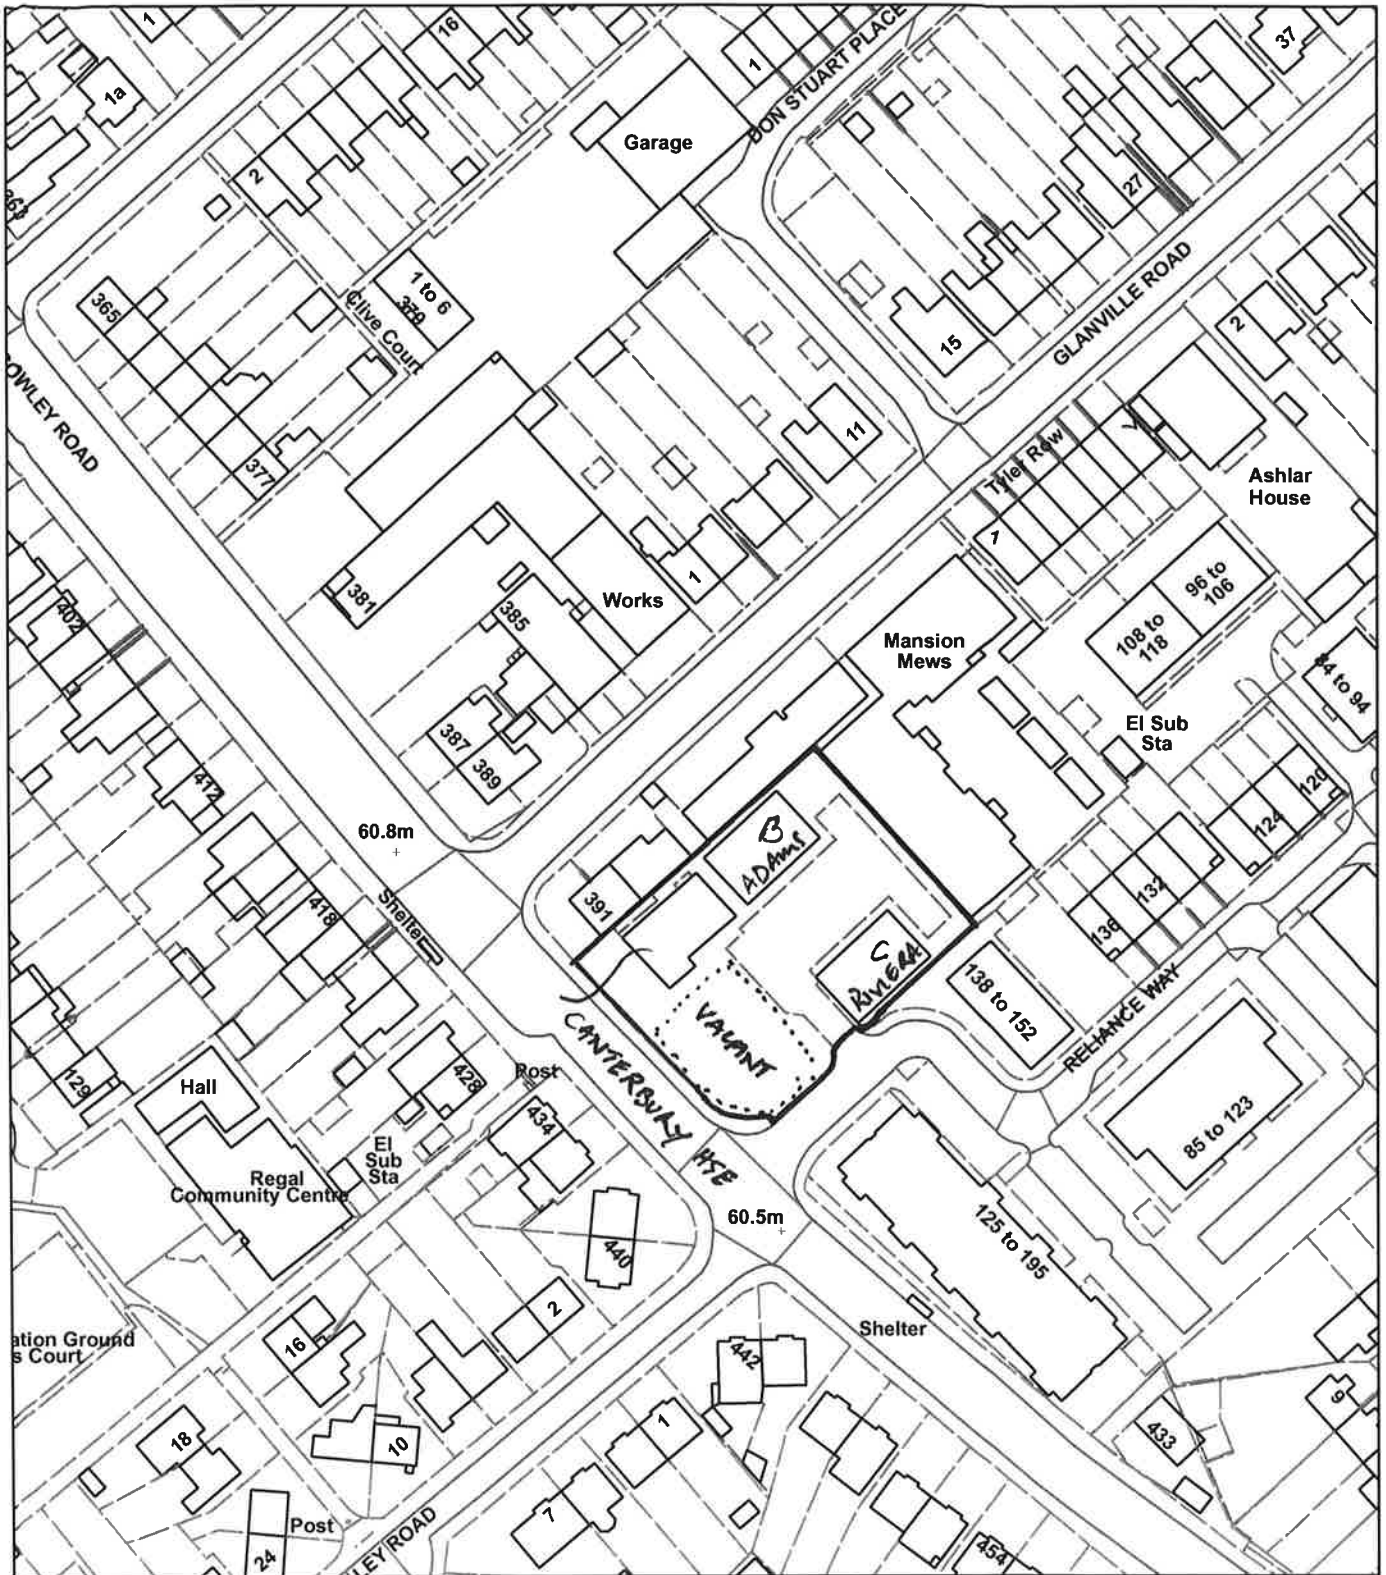

Appendix 1

Canterbury House, Adams House, Riviera House, Cowley Road

© Crown Copyright and database right 2016.
Ordnance Survey 100019348.

Oxford City Council

Scale: 1:1,250 (printed to A4)

This page is intentionally left blank